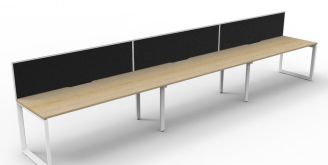

PRODUCT DESCRIPTION

Three Person Workstation Single Sided Workstation

Fixed height workstation

Loop leg with 60mm x 45mm Beveled Edge

Powdercoated under frame

Adjustable leveling Feet

EO Rated 25mm Thick top with 410mm x 50mm D Scallop cut out to rear

AFRDI Certified

5 Year Warranty

DIMENSIONS

Fixed Desk Height 730mm

Overall height with Screen 1200 mm H

Worktop Sizes

1200 x 750mm

1500 x 750mm

1800 x 750mm

Overall Size

3600mm W x 780mm D x 730/1200mm H

4500mm W x 780mm D x 730/1200mm H

5400mm W x 780mm D x 730/1200mm H

Natural Oak Top
Black Satin Frame

Natural Oak Top
White Satin Frame

Natural White Top
Black Satin Frame