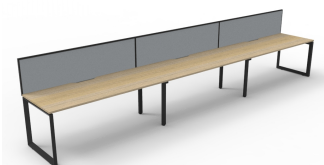

PRODUCT DESCRIPTION

Three Person Workstation Single Sided Workstation

Fixed height workstation

Loop leg with 60mm x 45mm Beveled Edge

Powdercoated under frame

Adjustable leveling Feet

EO Rated 25mm Thick top with 410mm x 50mm D Scallop cut out to rear

AFRDI Certified

5 Year Warranty

DIMENSIONS

Fixed Desk Height 730mm

Overall height with Screen 1200 mm H

Worktop Sizes

1200 x 750mm

1500 x 750mm

1800 x 750mm

Overall Size

3600mm W x 780mm D x 730/1200mm H

4500mm W x 780mm D x 730/1200mm H

5400mm W x 780mm D x 730/1200mm H

Natural Oak Top
Black Satin Frame

Natural Oak Top
White Satin Frame

Natural White Top
Black Satin Frame